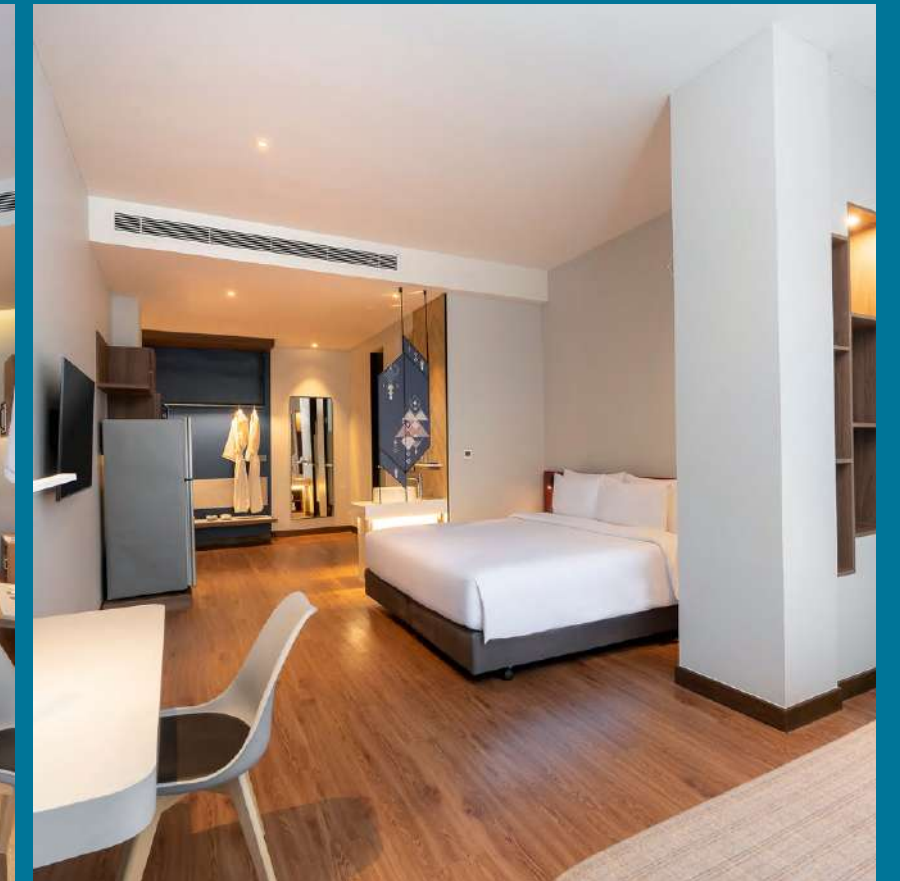

PREMIUM DELUXE

31 - 38 SQM.

This stylish and comfortable Premium Deluxe room offers a spacious 38 square metres and comes in a variety of options, including a king and day bed, twin beds and day bed or a double/double and day bed. Ideal for families.

All rooms has total 24 rooms