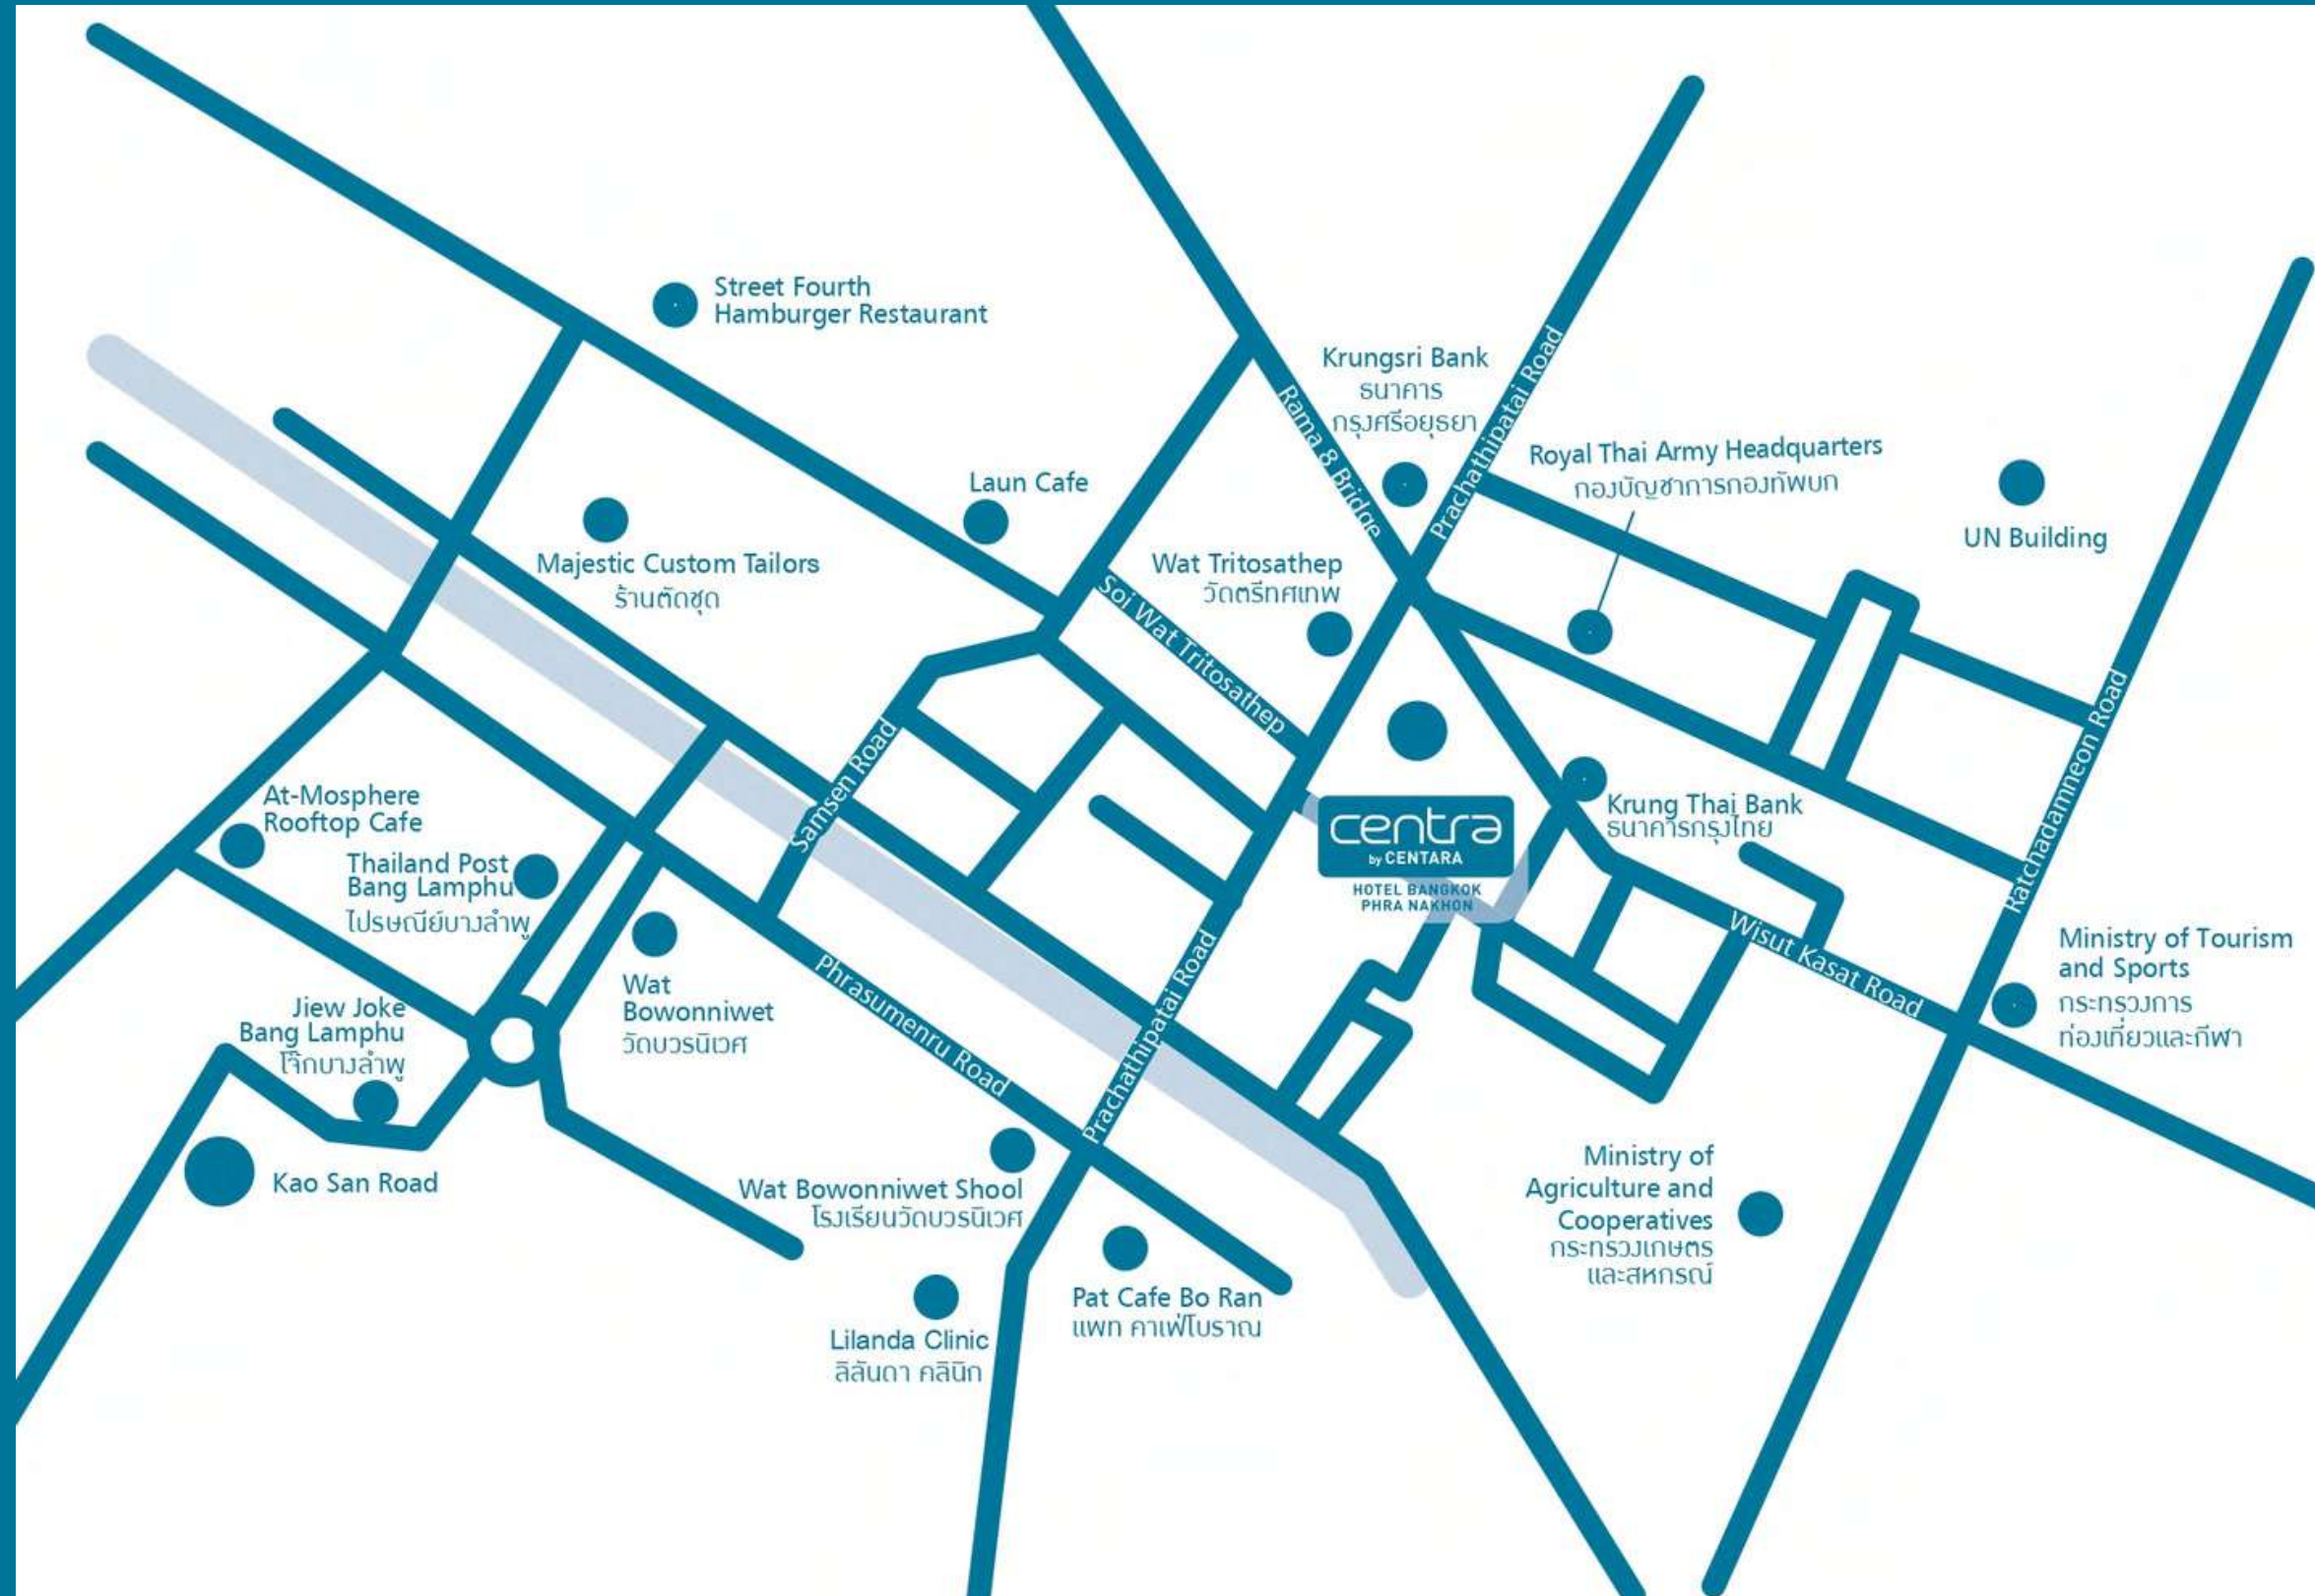

HOTEL LOCATION