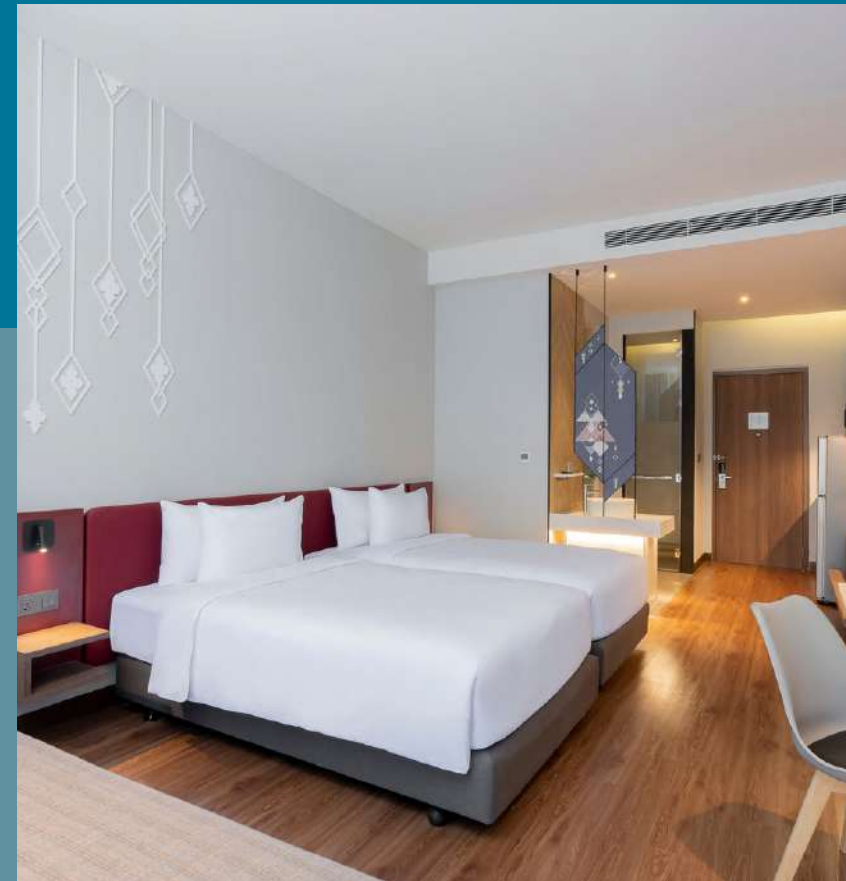

PREMIUM DELUXE

31 - 38 SQM.

This stylish and comfortable Premium Deluxe room offers a spacious 38 square metres and comes in a variety of options, including a king and day bed, twin beds and day bed or a double/double and day bed. Ideal for families.

All rooms has total 24 rooms