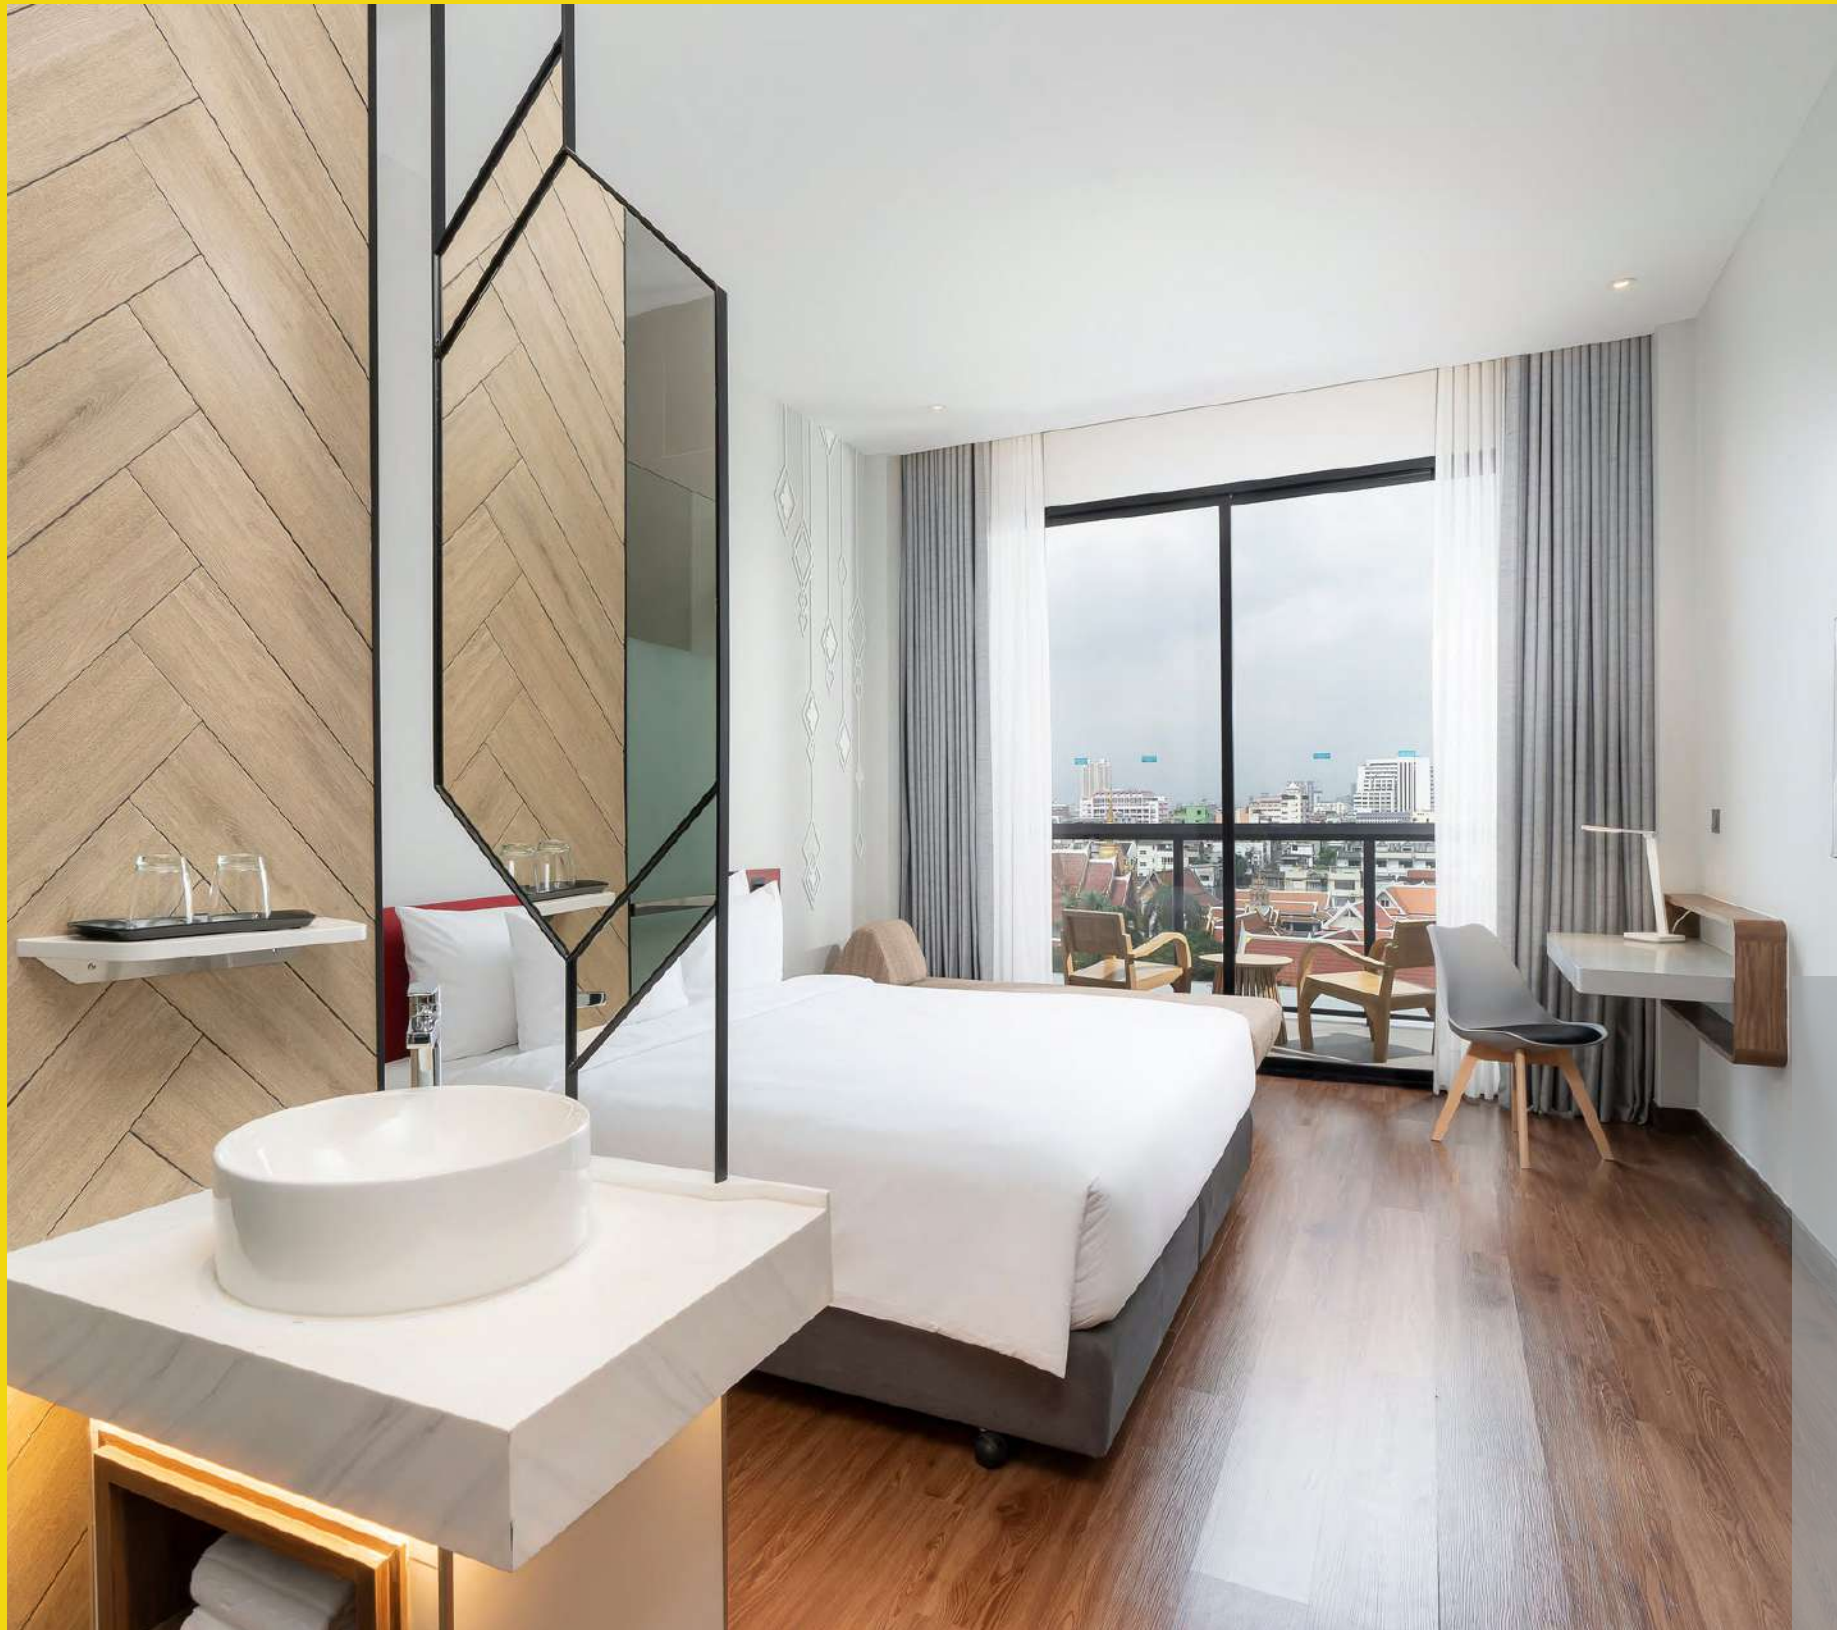

HOTEL LOCATION

ACCOMMODATIONS

- 180 rooms housed in two low-rise buildings around an inner courtyard
- We separate 2 buildings are Tower A and Tower B
- Selection of accommodation includes Superior Rooms (21 – 27 sqm)
- Deluxe Rooms (24 sqm),
- Premium Deluxe (31-38 sqm) and Premium Suites (44 sqm)
- Selected Premium Suites come with a separate living and dining area
- Connecting rooms and wheelchair-accessible rooms available

SUPERIOR ROOM

21 - 27 SQM.

Stay in stylish comfort when in Bangkok with this well-appointed Superior room. With up to 27 square metres of space, this room comes with a choice of king or twin beds, making it suitable for 2 adults and 1 child.

All rooms has total 97 rooms

DELUXE ROOM

24 SQM.

Unwind in this relaxing sanctuary after a day exploring Bangkok's historic landmarks. With an option for a king and day bed or twin beds, this 24 square metre Deluxe room also comes with a private balcony. Suitable for 3 adults or 2 adults and 1 child.