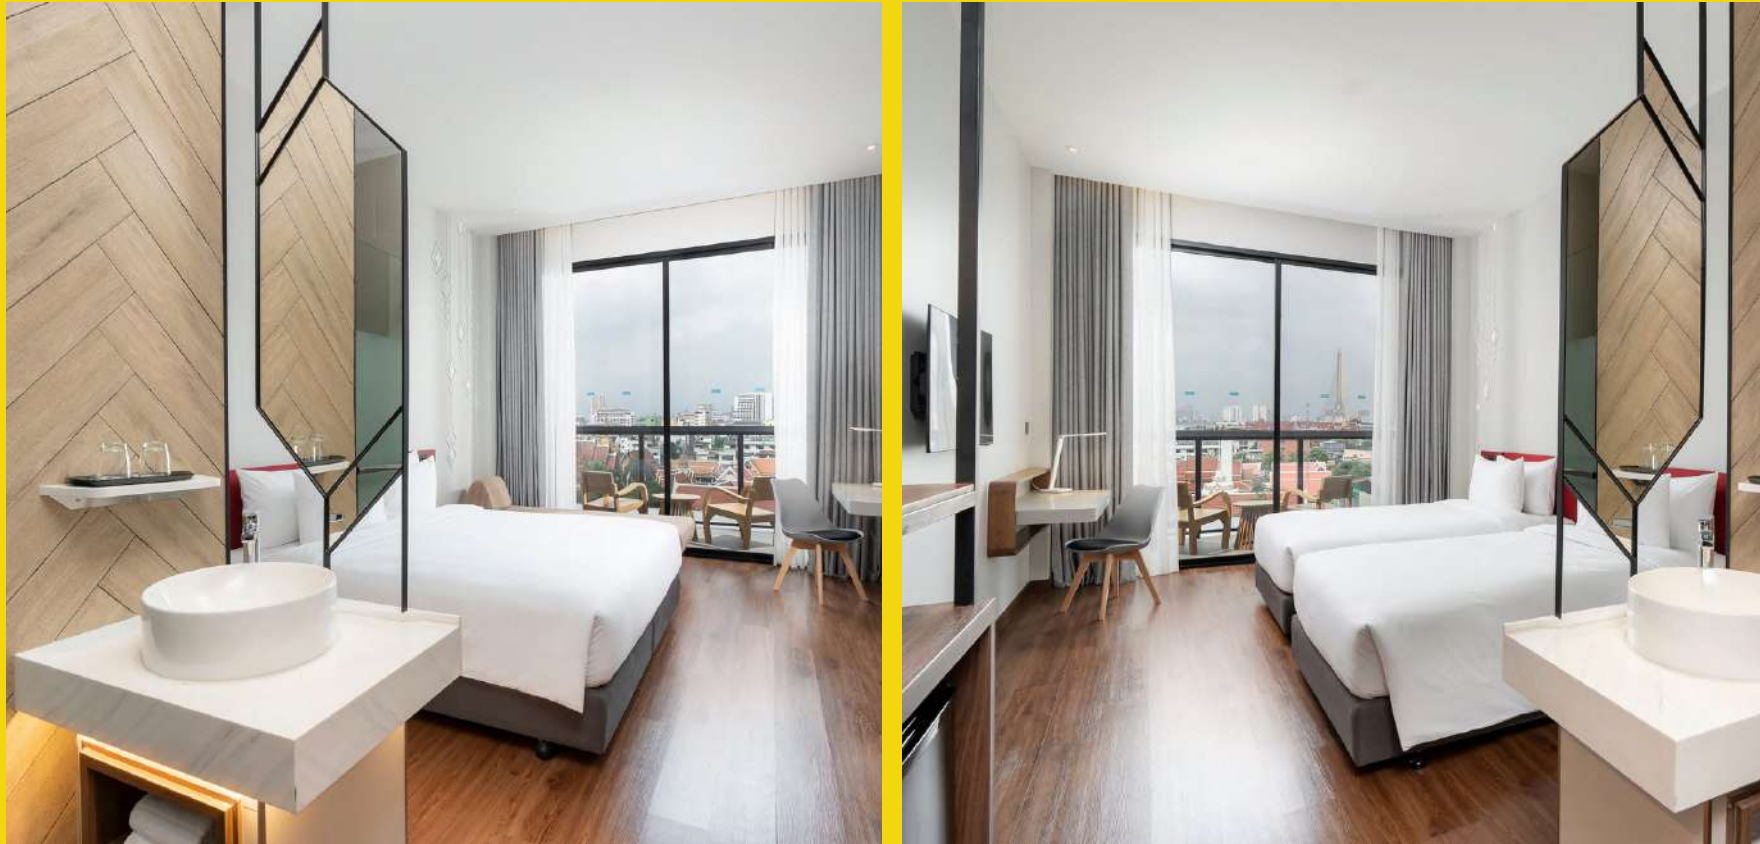

HOTEL LOCATION

ACCOMMODATIONS

- 180 rooms housed in two low-rise buildings around an inner courtyard
- We separate 2 buildings are Tower A and Tower B
- Selection of accommodation includes Superior Rooms (21 – 27 sqm)
- Deluxe Rooms (24 sqm),
- Premium Deluxe (31-38 sqm) and Premium Suites (44 sqm)
- Selected Premium Suites come with a separate living and dining area
- Connecting rooms and wheelchair-accessible rooms available

SUPERIOR ROOM

21 - 27 SQM.

Stay in stylish comfort when in Bangkok with this well-appointed Superior room. With up to 27 square metres of space, this room comes with a choice of king or twin beds, making it suitable for 2 adults and 1 child.

All rooms has total 97 rooms

DELUXE ROOM

24 SQM.

Unwind in this relaxing sanctuary after a day exploring Bangkok's historic landmarks. With an option for a king and day bed or twin beds, this 24 square metre Deluxe room also comes with a private balcony. Suitable for 3 adults or 2 adults and 1 child.

All rooms has total 55 rooms

PREMIUM DELUXE

31 - 38 SQM.

This stylish and comfortable Premium Deluxe room offers a spacious 38 square metres and comes in a variety of options, including a king and day bed, twin beds and day bed or a double/double and day bed. Ideal for families.