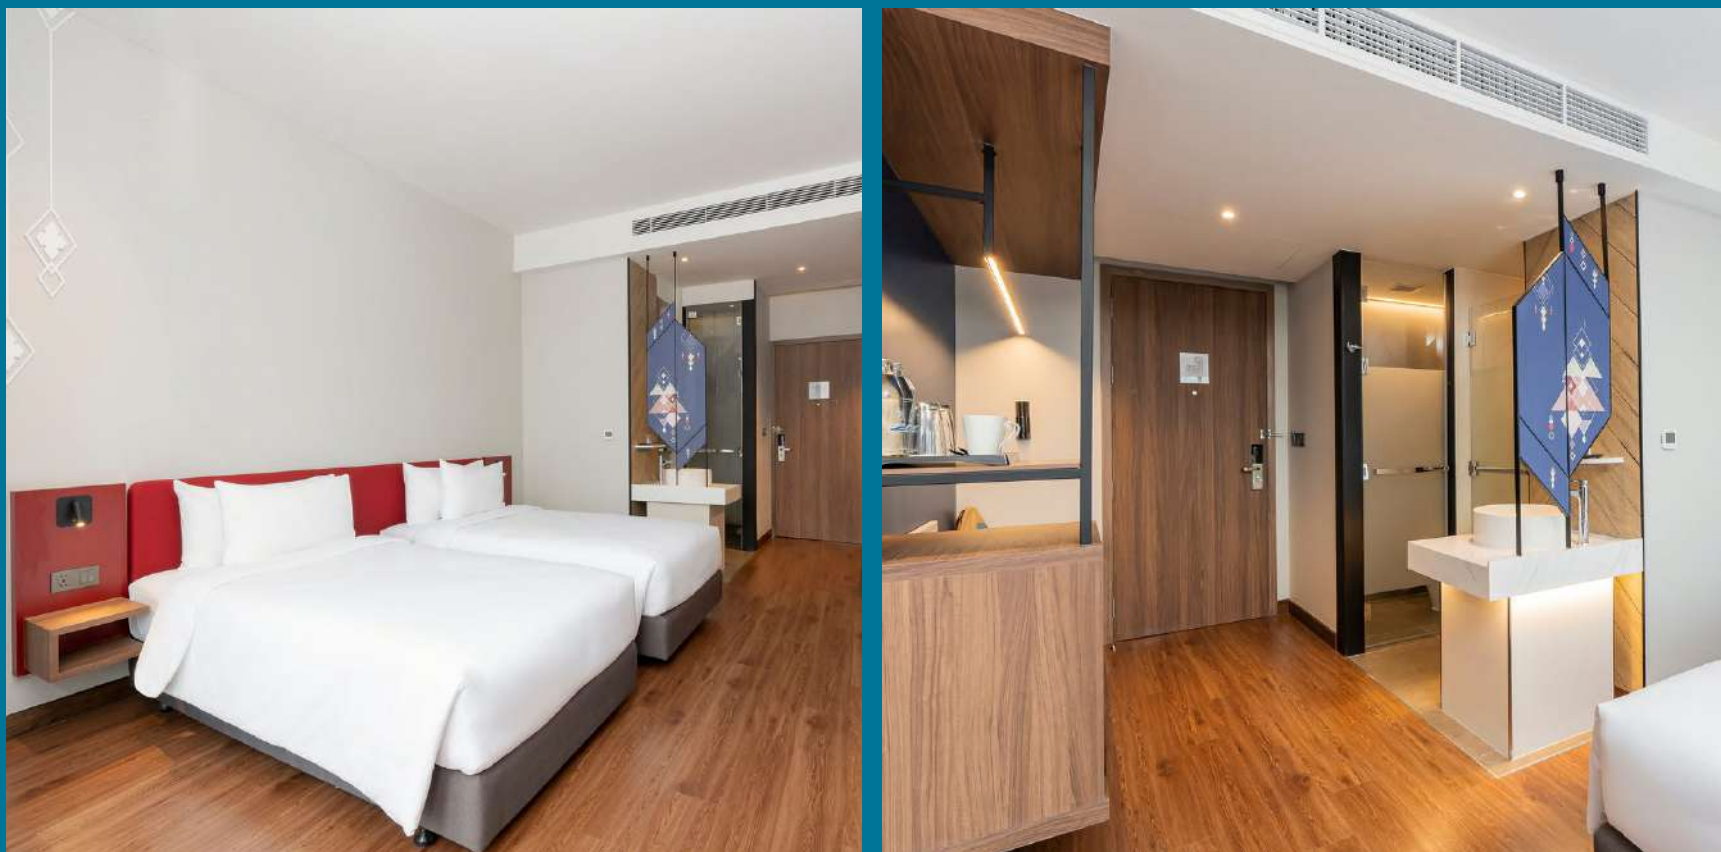

HOTEL LOCATION

ACCOMMODATIONS

- 180 rooms housed in two low-rise buildings around an inner courtyard
- We separate 2 buildings are Tower A and Tower B
- Selection of accommodation includes Superior Rooms (21 – 27 sqm)
- Deluxe Rooms (24 sqm),
- Premium Deluxe (31-38 sqm) and Premium Suites (44 sqm)
- Selected Premium Suites come with a separate living and dining area
- Connecting rooms and wheelchair-accessible rooms available

SUPERIOR ROOM

21 - 27 SQM.

Stay in stylish comfort when in Bangkok with this well-appointed Superior room. With up to 27 square metres of space, this room comes with a choice of king or twin beds, making it suitable for 2 adults and 1 child.

All rooms has total 97 rooms

DELUXE ROOM

24 SQM.

Unwind in this relaxing sanctuary after a day exploring Bangkok's historic landmarks. With an option for a king and day bed or twin beds, this 24 square metre Deluxe room also comes with a private balcony. Suitable for 3 adults or 2 adults and 1 child.

All rooms has total 55 rooms

PREMIUM DELUXE

31 - 38 SQM.

This stylish and comfortable Premium Deluxe room offers a spacious 38 square metres and comes in a variety of options, including a king and day bed, twin beds and day bed or a double/double and day bed. Ideal for families.