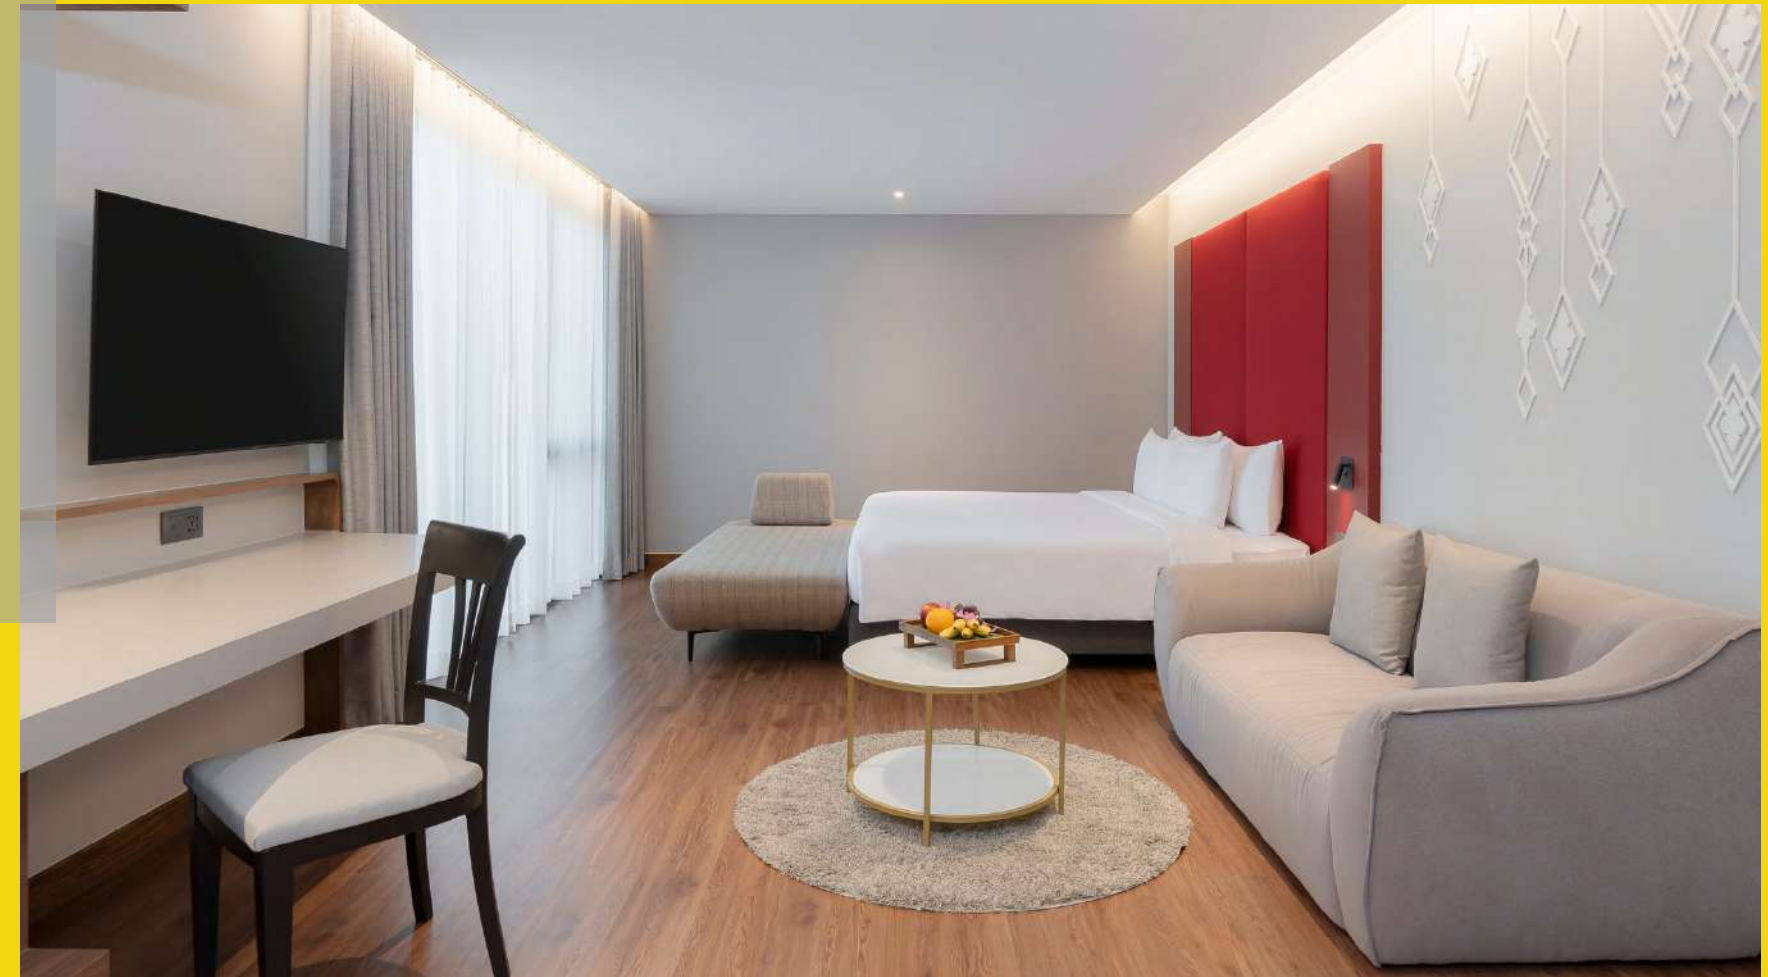

PREMIUM SUITE

44 SQM.

Selected Premium Suites include a separate living and dining area, perfect for families looking for that extra space and long-stay guests. The Suite offers a king size bed along the a day bed, sleeping up to 4 adults or two adults and 2 children. With 44 square metres of living space.

All rooms has total 4 rooms