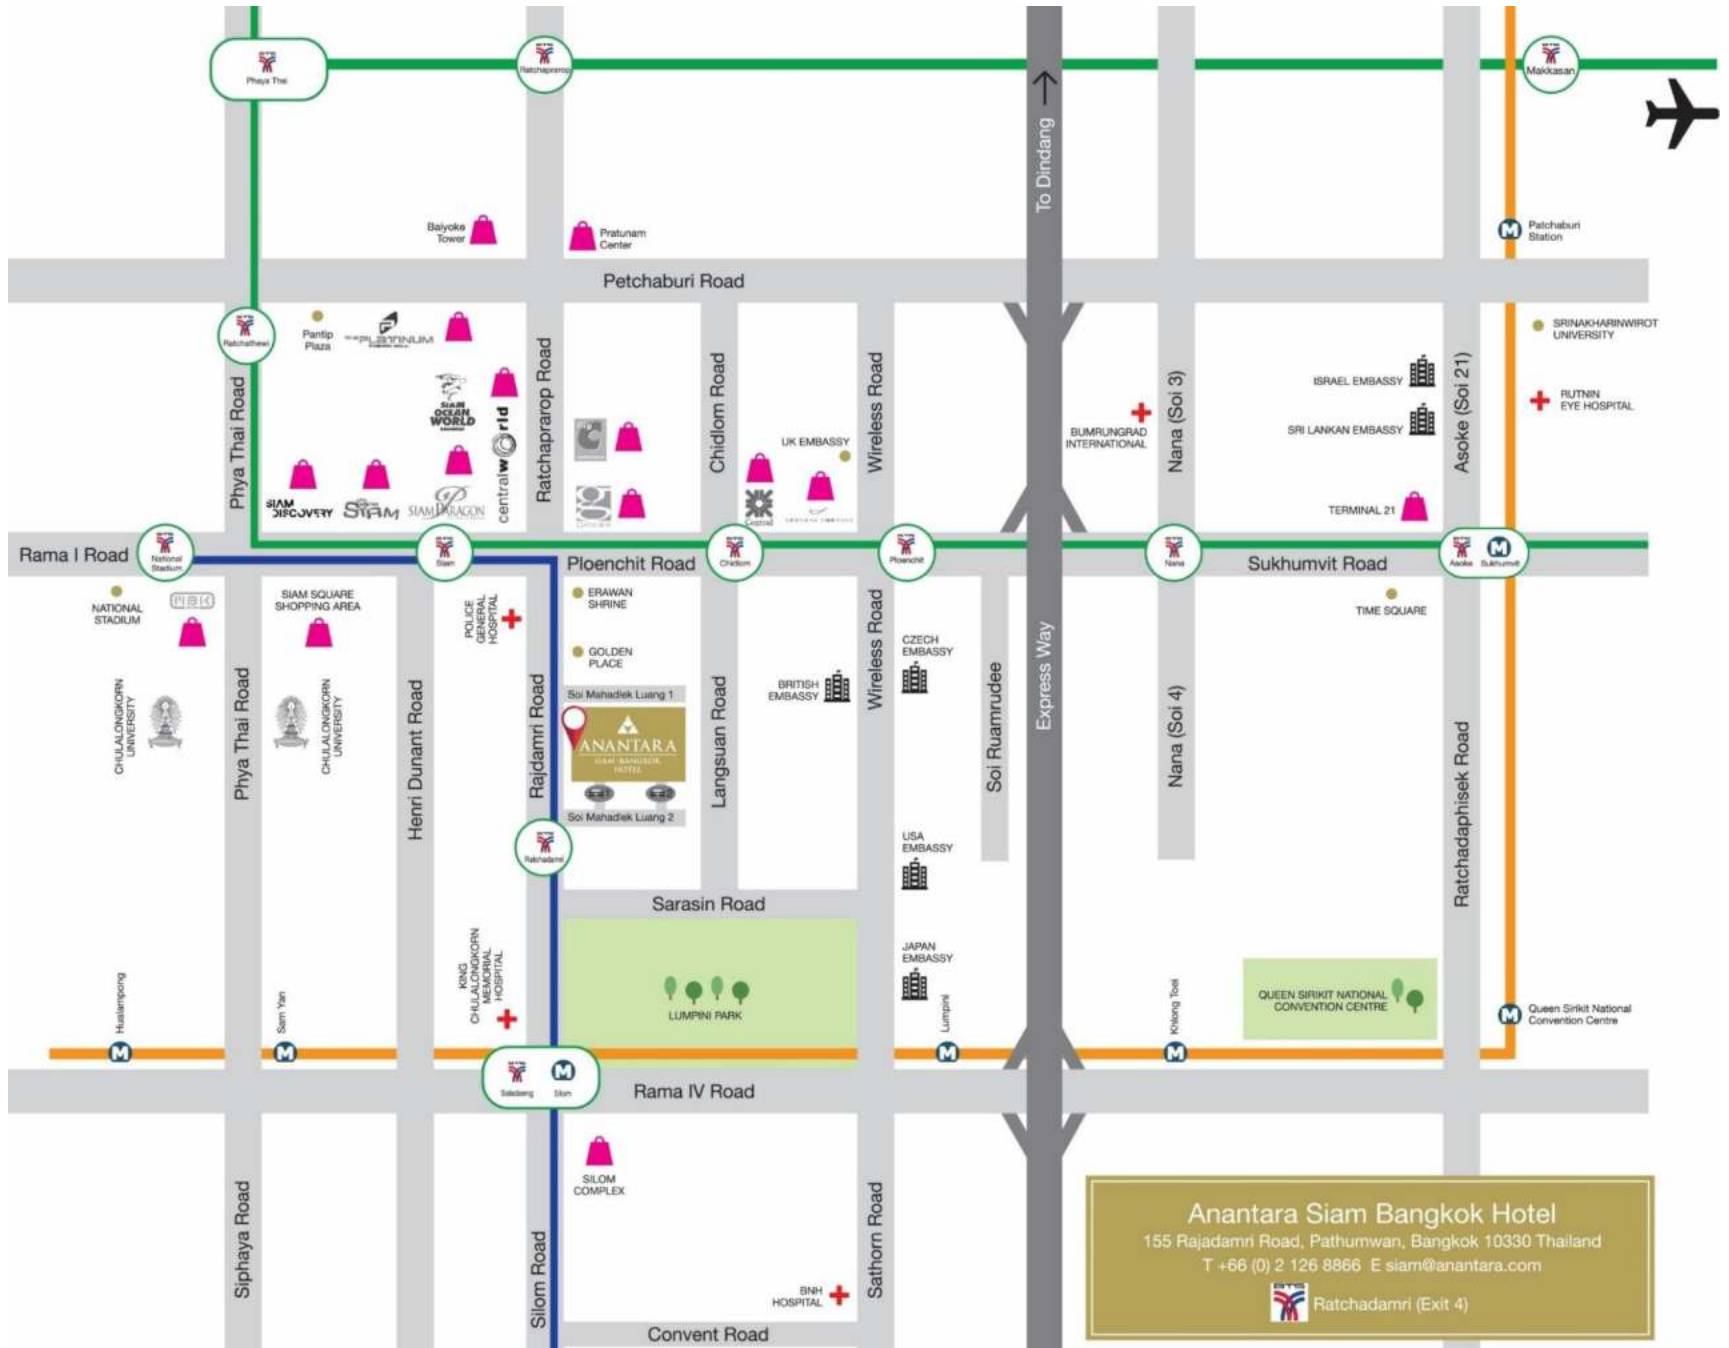

ANANTARA SIAM BANGKOK

DISCOVER THE HEARTBEAT OF BANGKOK
THROUGH LUXURIOUS AUTHENTICITY

ANANTARA
SIAM · BANGKOK
HOTEL

Anantara Siam Bangkok Hotel
 155 Rajadamri Road, Pathumwan, Bangkok 10330 Thailand
 T +66 (0) 2 126 8866 E siam@anantara.com
 Ratchadamri (Exit 4)

SIAM · BANGKOK
HOTEL

SECLUDED CITY
ESCAPE

ANANTARA
SIAM · BANGKOK
HOTEL

BREAKFAST

ANANTARA
SIAM · BANGKOK
HOTEL

THE LOBBY

ANANTARA
SIAM · BANGKOK
HOTEL

MADISON

ANANTARA
SIAM · BANGKOK
HOTEL

SHINTARO

ANANTARA
SIAM · BANGKOK
HOTEL

GUILTY

ANANTARA
SIAM BANGKOK
HOTEL

SPICE MARKET

ANANTARA
SIAM · BANGKOK
HOTEL

BISCOTTI

THE FLOWER MARKET

ANANTARA
SIAM BANGKOK
HOTEL

CHINA TOWN

ANANTARA
SIAM · BANGKOK
HOTEL

CHATUCHAK
WEEKEND MARKET

ANANTARA
SIAM · BANGKOK
HOTEL

TERMINAL 21
SHOPPING MALL

ANANTARA
SIAM · BANGKOK
HOTEL